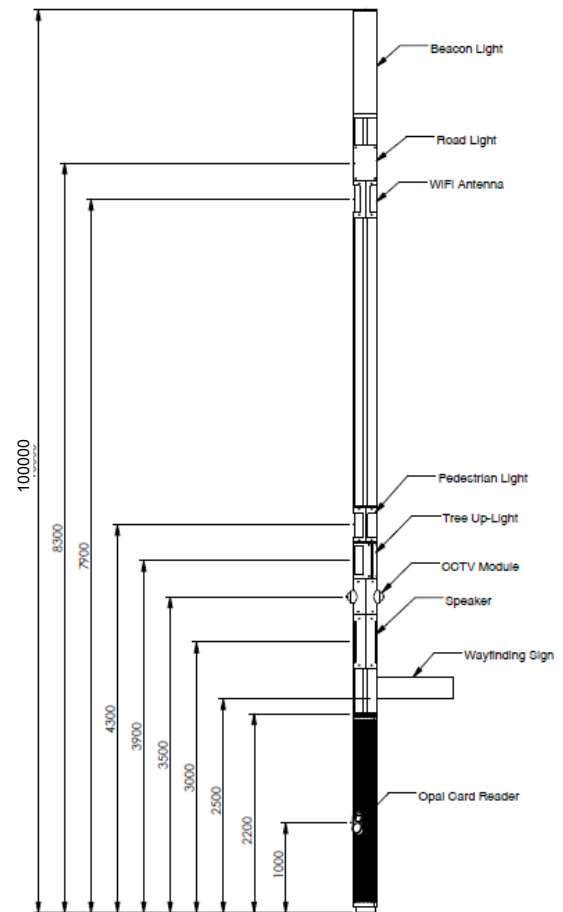

ATTACHMENT A

ATTACHMENT A

**IMAGES OF PROPOSED BEACON WITH
SEASONAL STAR**

ATTACHMENT A – IMAGES OF PROPOSED BEACON WITH SEASONAL STAR

Image: Smartpole with beacon and dimensions

Image: Artist impression of George Street with Smartpoles that have Beacons

Image: Artist impressions of Smartpoles with a beacon and a seasonal light.